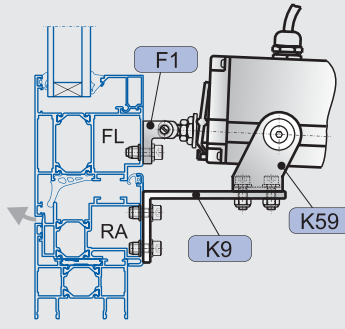

5 RM, HSK, top hung outward opening

View on aluminium window