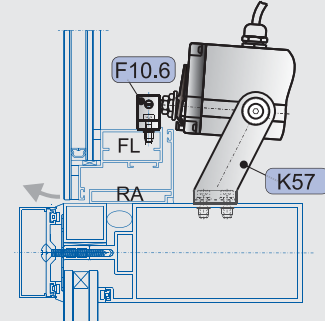

3 RM, HSK, top hung outward opening

View on aluminium window