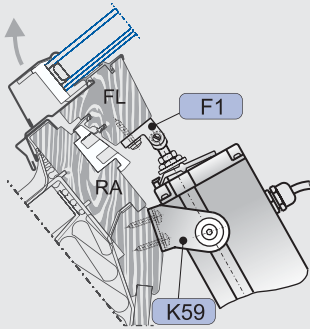

OVERVIEW OF BRACKETS				1	2	3	4	5	6	7		
Typical applications												
Frame bracket				K4L	K7	K57, K57.2, K57.3	K59	K57, K57.2, K57.3, K59	K92	K82		
Mounting aid									K9			
Bracket accessories				B11	B13	B10 inkl.			B13			
Casement bracket				F2	F12	F1, F1V, F1.1, F10.6						
Special application				Sky light Eternit	Sky light Essmann				Sky light Lamilux			
Space requirement		min.	[mm]	140	120	40	35	50	60	45		
Window material		Alu				●	●	●	●	●		
		Wood				●	●	●	●	●		
		PVC		●	●	●	●	●	●	●		
Type of window and mounting	Bottom hung	inward	HSK	FM					■		■	
				RM								
			NSK	FM								
		RM										
		outward	HSK	RM					●			●
				PR			●	●		●		
	NSK		RM									
			PR									
	Top hung	inward	HSK	FM					■		■	
				RM								
			NSK	FM								
		RM										
		outward	HSK	RM					●			●
				PR			●	●		●		
	NSK		RM									
			PR									
	Side hung	inward	HSK	FM					■		■	
				RM								
			NSK	FM								
		RM										
		Roof	outward	HSK	RM					●		●
					PR			●	●		●	
	NSK		RM									
			PR			●	●		●			
Sky-light	outward	HSK	RM	●	●	●	●		●	●		
		NSK	RM									
FAB(*1)		Solo	[mm]	1200	1200	450 – 1300						
FAH(*1)		Solo	[mm]	1200	1200	450 – 1500						

LEGEND

- suitable ■ not recommended

(*1) Sample value of the casement dimensions. The actual casement dimensions depend on the stroke and the position of the drives to the hinges. The values of FAB/FAH are to be used analogue for side hung windows.

View on wooden window

5 RM, HSK, top hung outward opening

View on aluminium window

5 RM, HSK, top hung outward opening

View on steel window

6 RM, HSK, sky light

View on sky light Lamilux

7 RM, HSK, roof

View on aluminium window

7 RM, HSK, top hung outward opening

View on aluminium window