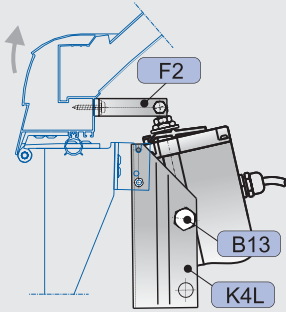

TYPICAL APPLICATIONS

1 RM, HSK, sky light

View on sky light Eternit