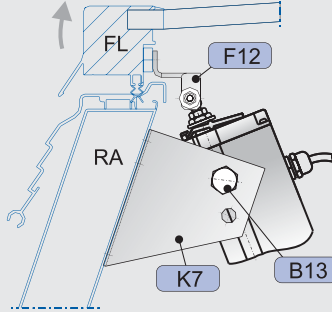

2 RM, HSK, sky light

View on sky light Essmann